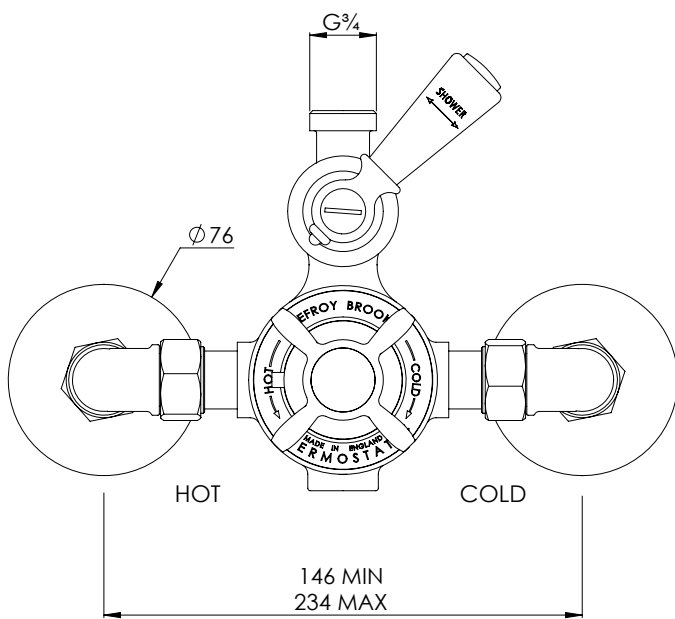

LEFROY BROOKS

IBROC HOUSE ESSEX ROAD
HODDESDON HERTS EN11 0QS UK
T: +44 (0)1992 708 316 F: +44 (0)1992 708 317

GDE8700

(EURO SPEC) CLASSIC THERMOSTATIC VALVE
ONLY

DIMENSIONAL DATA SHEET

DATE: 04/06/2019

REVISION: F

COPYRIGHT © LBIP LTD. ALL RIGHTS RESERVED

DIMENSIONS IN MILLIMETRES

WHILST EVERY EFFORT IS MADE TO ENSURE THE ACCURACY OF THESE DATA SHEETS THEY ARE SUBJECT TO CHANGE WITHOUT NOTICE AS PART OF THE COMPANY'S PRODUCT DEVELOPMENT PROCESS