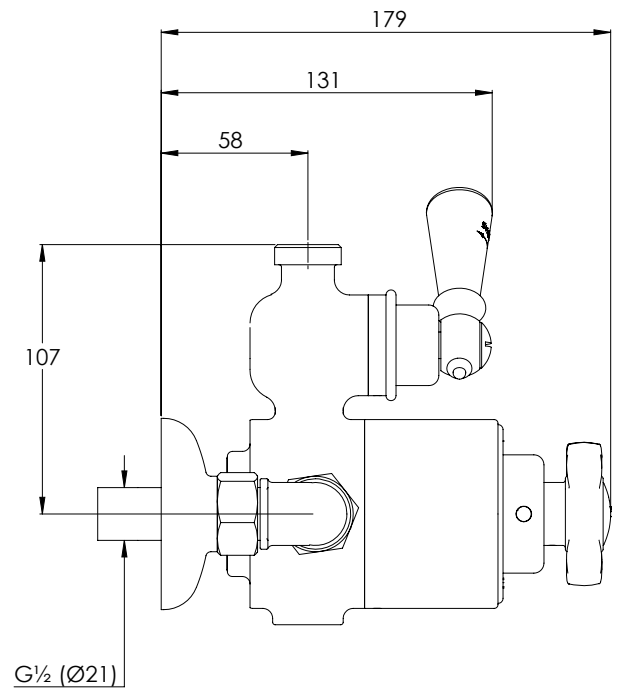

LEFROY BROOKS

IBROC HOUSE ESSEX ROAD
HODDESDON HERTS EN11 0QS UK
T: +44 (0)1992 708 316 F: +44 (0)1992 708 317

GDE8700

(EURO SPEC) CLASSIC THERMOSTATIC VALVE
ONLY

DIMENSIONAL DATA SHEET

DATE: 04/06/2019

REVISION: F

COPYRIGHT © LBIP LTD. ALL RIGHTS RESERVED

DIMENSIONS IN MILLIMETRES

WHILST EVERY EFFORT IS MADE TO ENSURE THE ACCURACY OF THESE DATA SHEETS THEY ARE SUBJECT TO CHANGE WITHOUT NOTICE AS PART OF THE COMPANY'S PRODUCT DEVELOPMENT PROCESS